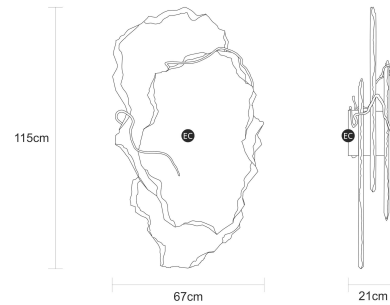

Origem Theia Medium

REFERENCE AP1533

DESCRIPTION

There is something about life that blossoms unexpectedly through the brokenness of the rocks, manifesting unlikely beauties that sparkle amidst the chaos. This persistence of nature facing the changes of the ecosystem gives us hope and shows us how persistent life is. It exhibits the true meaning of resilience through the ability to face uncertainty, seeing it as an opportunity for transformation and evolution to a new state, giving rise to new forms of life. Inspired by this symbolism emerges the Origem collection that contemplates the embracing of the improbable, appreciating beauty without denying chaos, originating life and light in the unexpected.

Finish shown here Metal RO | Stone Beige Estremoz

Designed and produced by hand in Portugal.

Serip reserves the right to make changes or improvements at any time it deems useful to guarantee the highest quality standards for its products.

Hand-finished, some variations may occur.

All the glass models are designed by Serip and exclusively handmade produced, establishing a unique and prestigious feature of the glass handwork art. For this reason, there is the possibility of variation in measures, weight, colour and shape represented.

TECHNICAL DRAWING